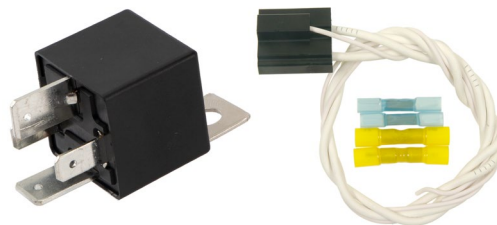

2021 NEW ITEMS JUNE

Heavy Duty Components

P/N 904034
Cabin Air Filter
RedDot R-5075
RedDot R-9520

P/N 925141
Relay
(19-15) IC Corporation CE School Bus
(19-15) Thomas SAF-T-Liner

Medium Duty Components

P/N 925139
Resistor Block
(19-96) Chevrolet G Series Fullsize Van / Express
(19-96) GMC G Series Fullsize Van / Savana

P/N 925140
Resistor Block
(20-15) Ford Transit
(20-14) Transit Connect

P/N 925146
Hose Assembly
(13-10) Ford Transit Connect

P/N 925147
Heater Valve
(06-03) Dodge Sprinter 2500
(06-03) Dodge Sprinter 3500