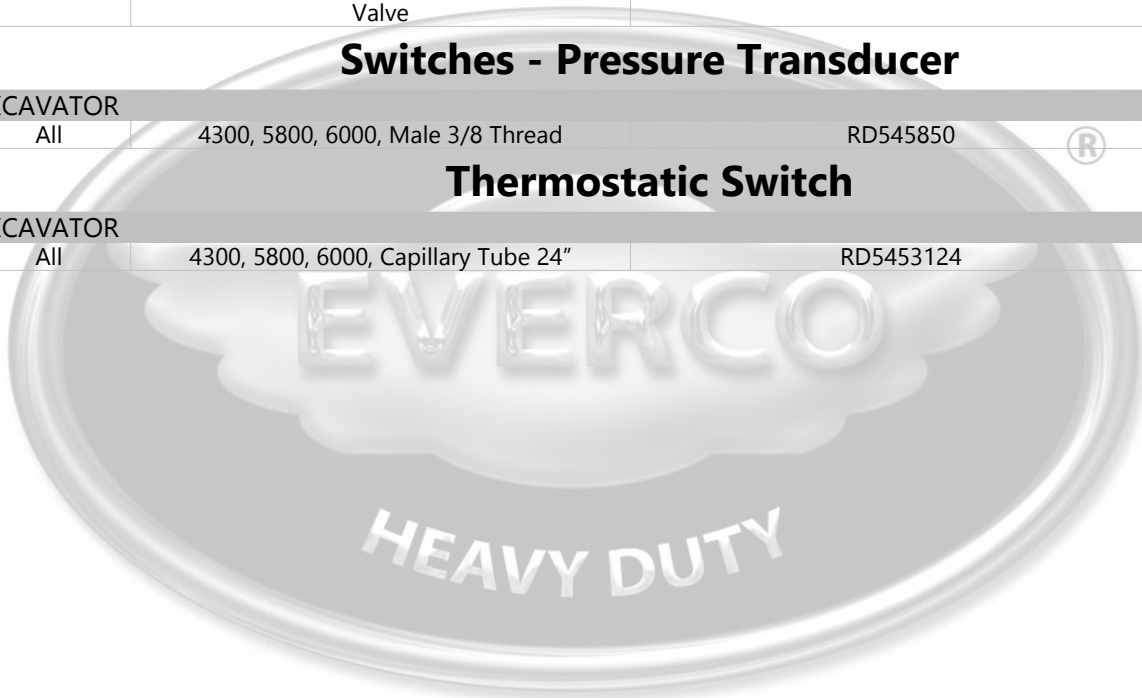

Year	Qualifiers	OE No.	Part No.

Compressors

EXCAVATOR			
All	4300, 5800, 6000, w/ 1 Groove, WM Head, 24V (7344)	LC91V00001F1	963041
All	4300, 5800, 6000, w/ 2 Groove, 24V (488-45015), w/ cast Rear Head	RD571630	967096
All	4300, 5800, 6000, w/ 2 Groove, 24V (488-45015), w/ Rear manifold	RD571630	967036

Expansion Valves

EXCAVATOR			
All	4300, 5800, 6000, Block, 2 Ton Rating	RD570151	932073

Filter Driers And Accumulators

EXCAVATOR			
All	4300, 5800, 6000, 2-3/4" x 10; #6, #6 Male O-Ring, Top Switch Port, w/ Pressure Relief Valve	RD535931	936169

Switches - Pressure Transducer

EXCAVATOR			
All	4300, 5800, 6000, Male 3/8 Thread	RD545850	901200

Thermostatic Switch

EXCAVATOR			
All	4300, 5800, 6000, Capillary Tube 24"	RD5453124	901277